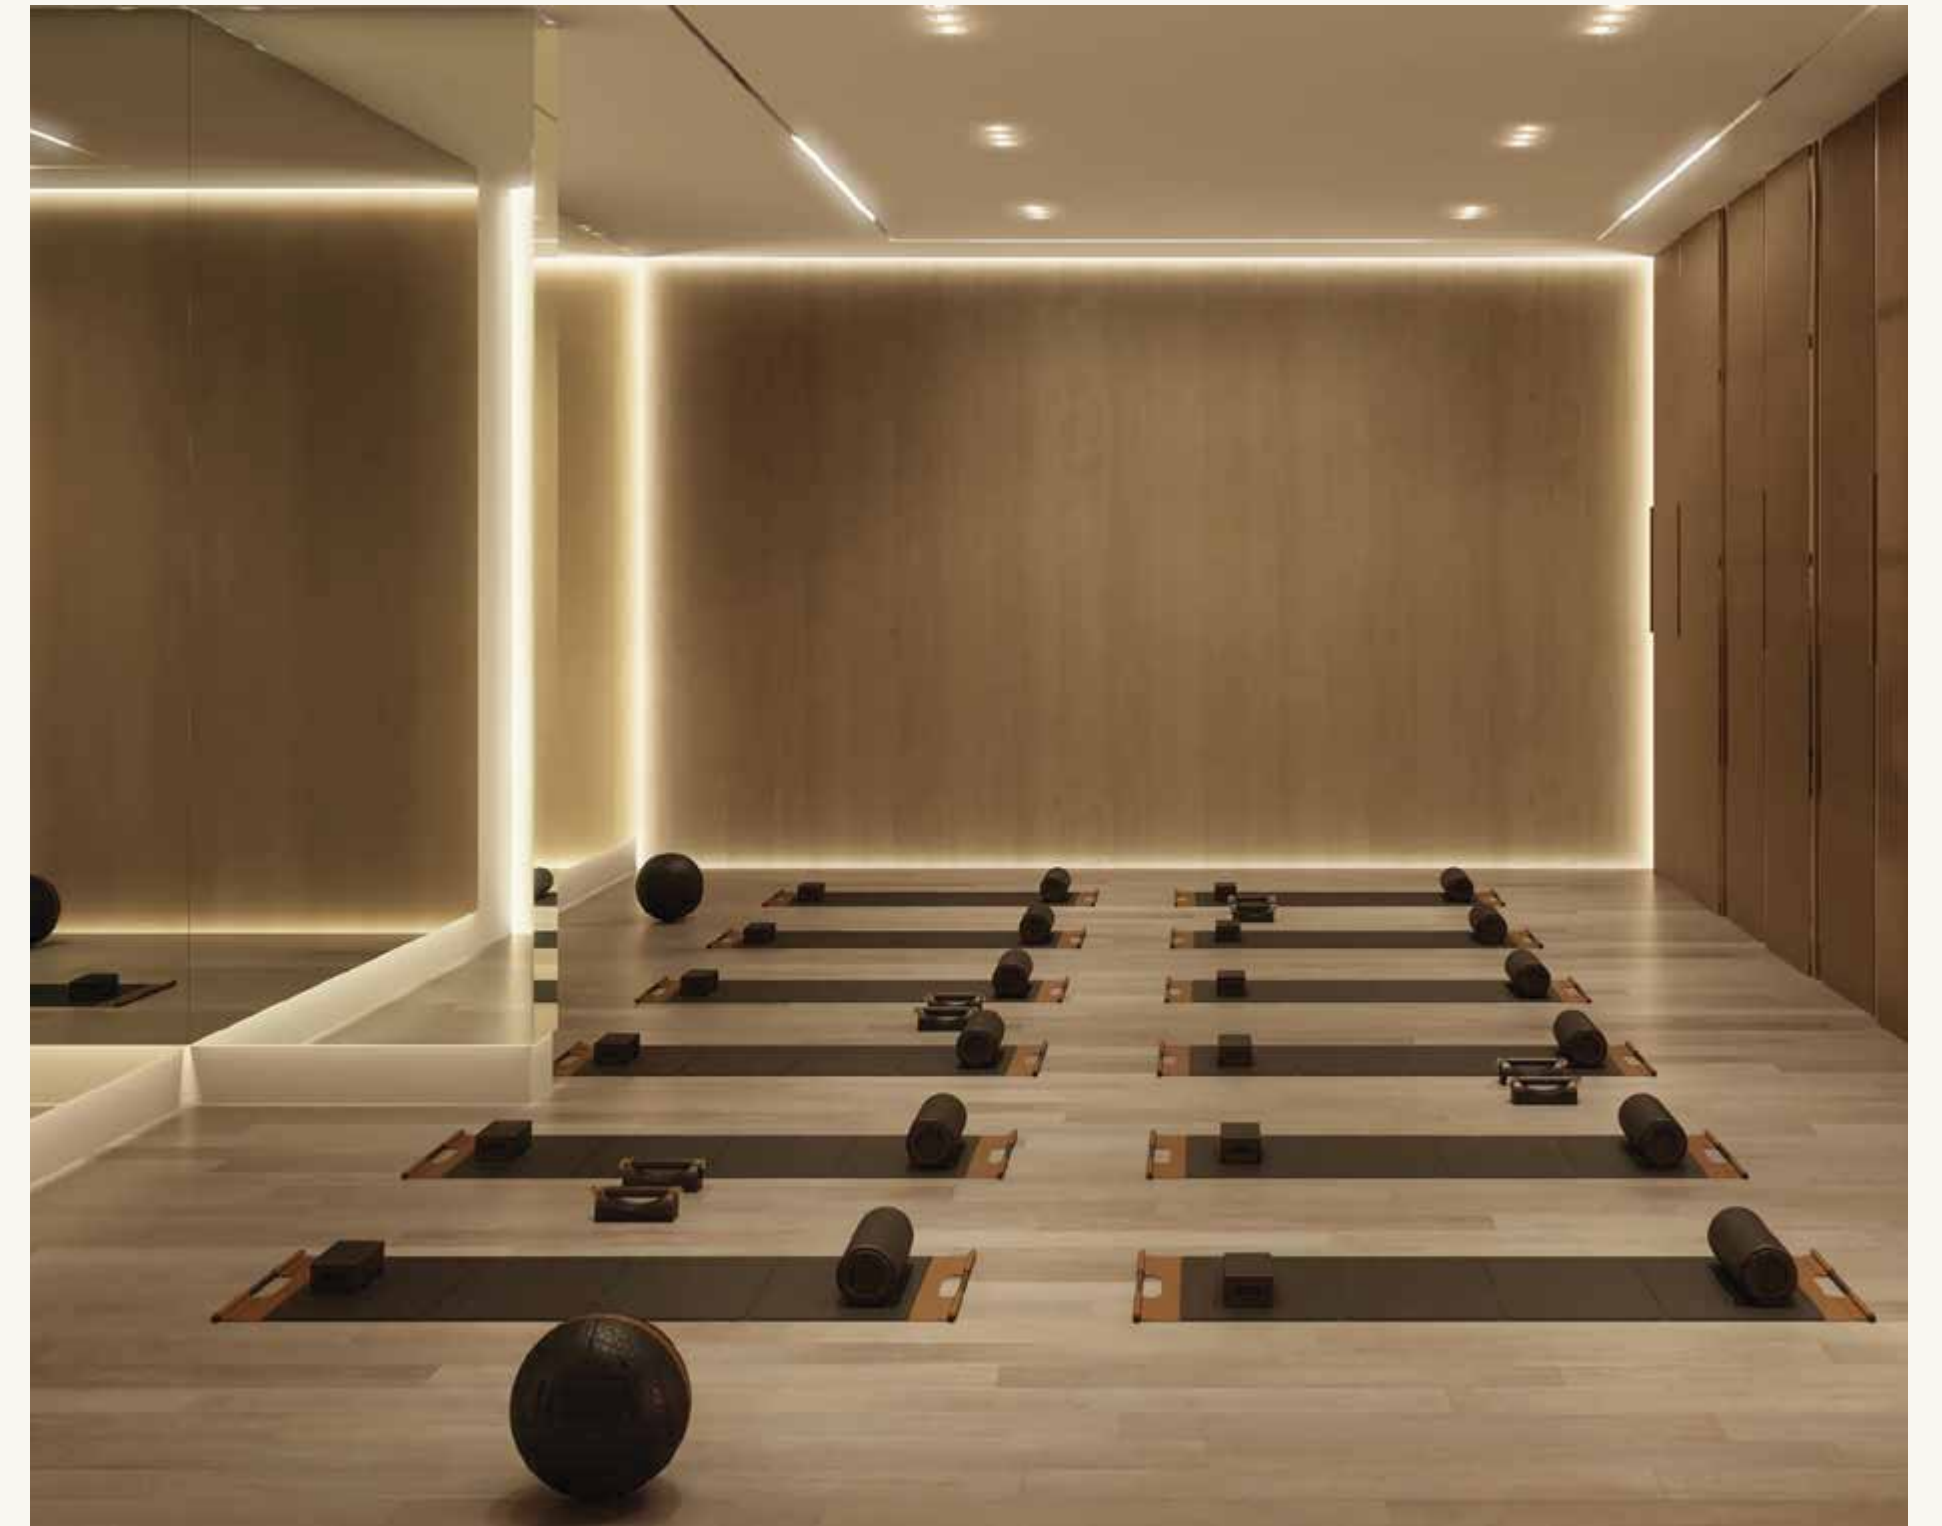

FITNESS PRO SHOP

PERFORMANCE APPAREL, SUPPLEMENTS AND GEAR FOR SERIOUS TRAINING.

VITALITY CLUB
THE MEMBERS-ONLY CLUB

VITALITY CLUB

LIVE ELEVATED. PERFORM WITHOUT LIMITS.

The Vitality Club is a members-first wellness and performance space built for people who take their health as seriously as their success.