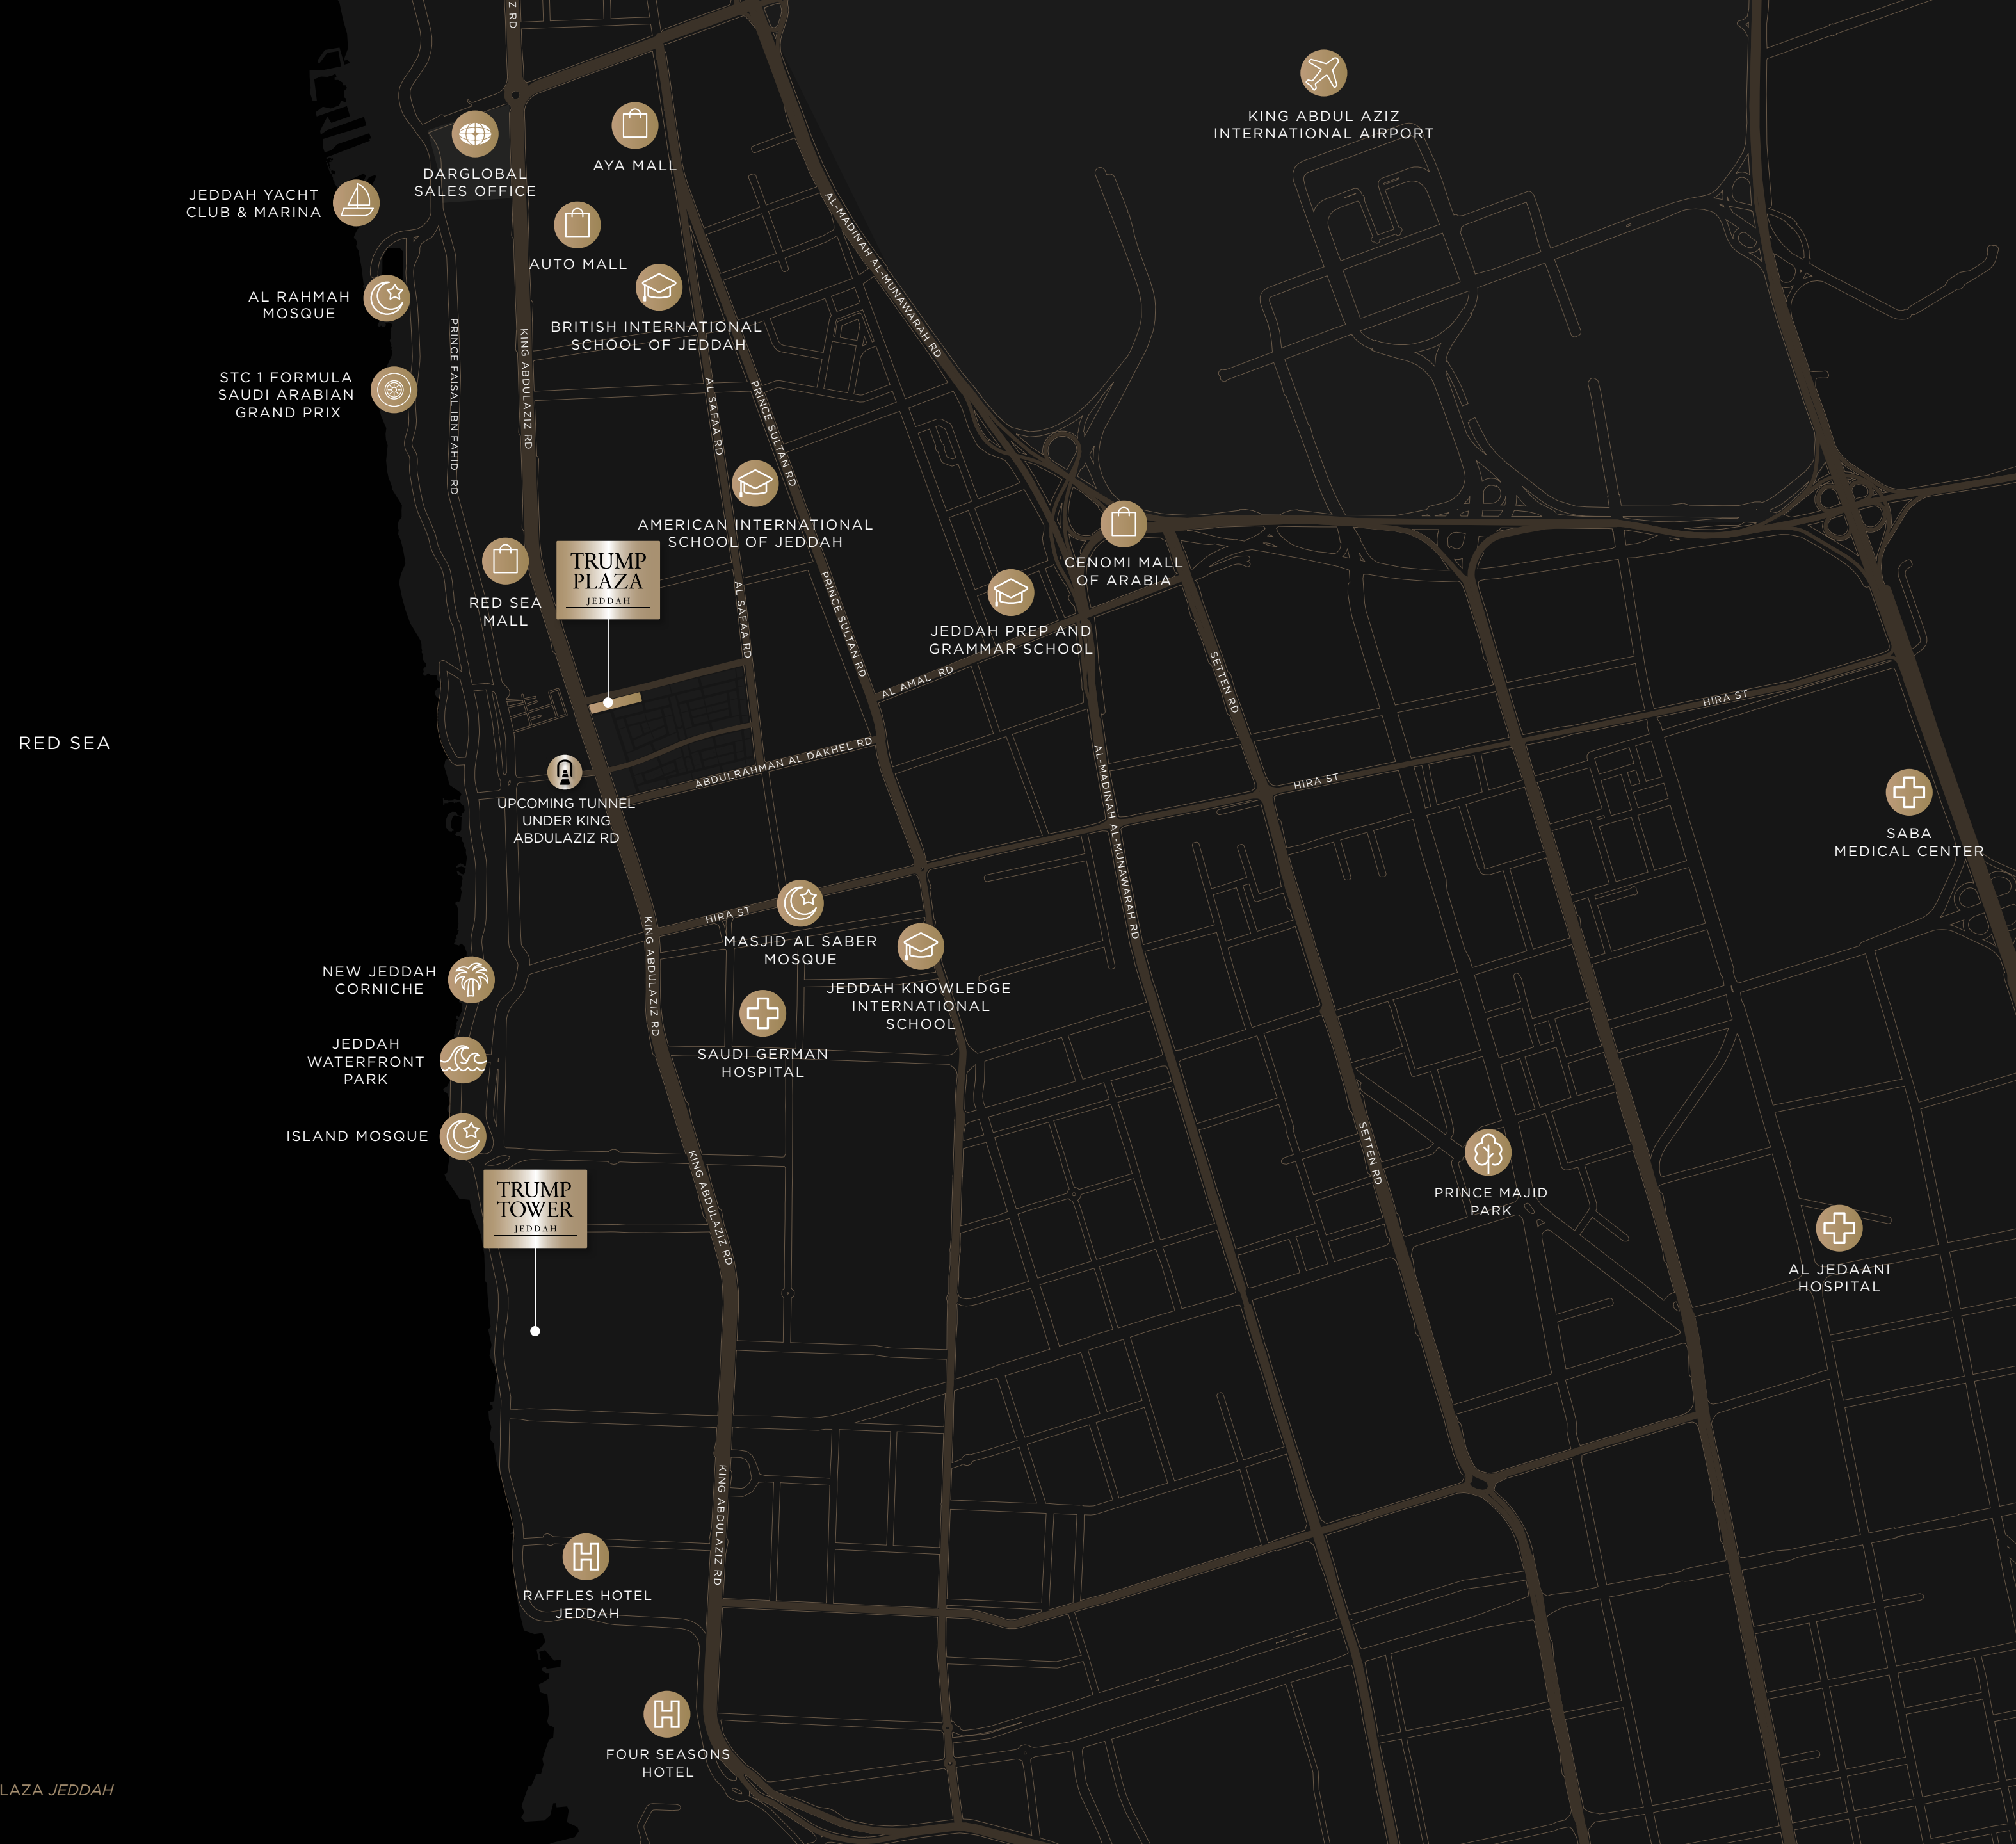

recreation together with direct access to key city destinations. Parks, shaded paths, and essential amenities make it Jeddah's greenest and most integrated new district.

AT THE CENTER OF IT ALL

- 02 MIN RED SEA MALL
- 02 MIN BRITISH INTERNATIONAL SCHOOL OF JEDDAH
- 08 MIN JEDDAH CORNICHE & FORMULA 1 CIRCUIT
- 08 MIN AMERICAN INTERNATIONAL SCHOOL OF JEDDAH
- 10 MIN FOUR SEASONS HOTEL (UNDER DEVELOPMENT)
- 10 MIN JEDDAH KNOWLEDGE INTERNATIONAL SCHOOL
- 12 MIN RAFFLES HOTEL JEDDAH
- 12 MIN KING ABDULAZIZ INTERNATIONAL AIRPORT
- 15 MIN TRUMP TOWER JEDDAH
- 20 MIN MEDCARE HOSPITAL
- 22 MIN INTERNATIONAL MEDICAL CENTER (IMC)
- 22 MIN AL BALAD, JEDDAH
- 25 MIN SAUDI GERMAN HOSPITAL
- 28 MIN DR. SOLIMAN FAKEEH HOSPITAL

A NEW EPICENTER OF DISTINCTION

Trump Plaza Jeddah is located on King Abdulaziz Road within Amaya. Al-Amal Avenue, the development's central axis, connects the historic Old City of Jeddah to King Abdulaziz Road, with a planned tunnel beneath the road providing direct access to the Al Shatea area.